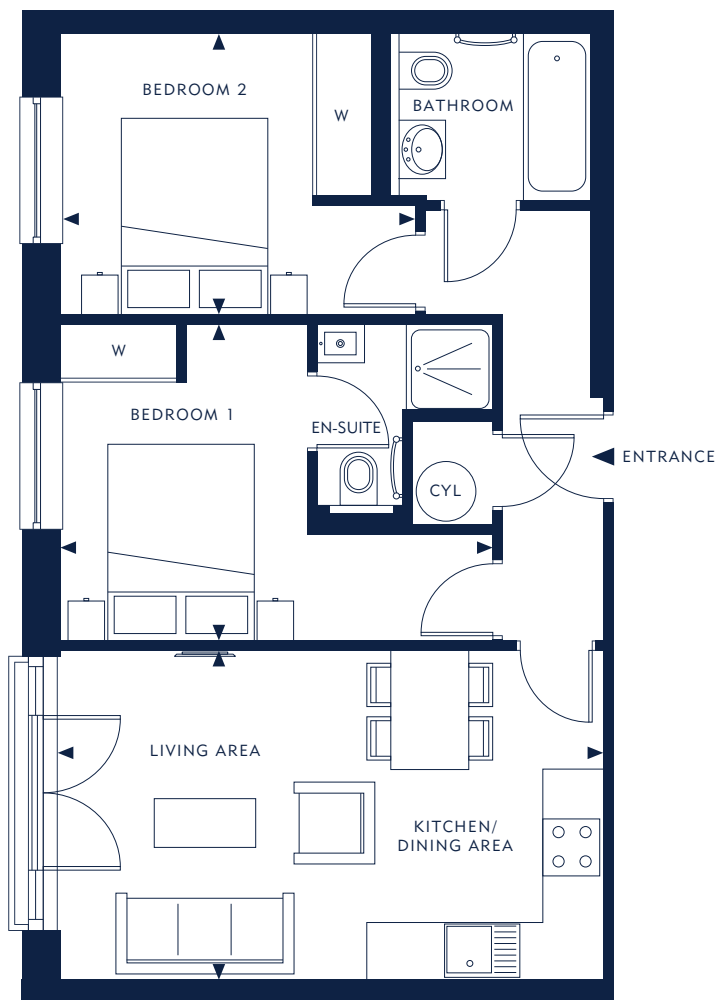

## 2 BEDROOM

### APARTMENTS 1.18, 2.18 & 3.18 FIRST, SECOND & THIRD FLOOR

APARTMENT AREA 54.27 SQ.M 584.15 SQ.FT

Living / Kitchen / Dining Area	5.60m x 3.40m	18'3" x 11'1"
Bedroom 1	4.50m x 3.30m	14'7" x 10'8"
Bedroom 2	3.60m x 2.90m	11'8" x 9'5"

#### THIRD FLOOR

#### FIRST FLOOR