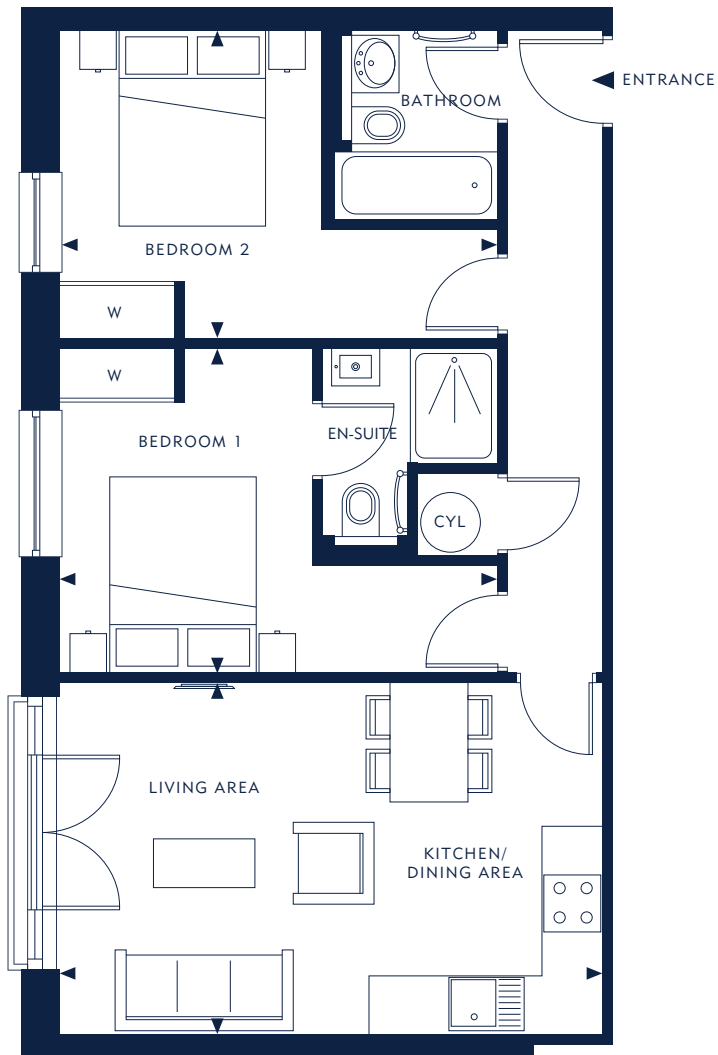

2 BEDROOM

APARTMENTS 1.17, 2.17 & 3.17 FIRST, SECOND & THIRD FLOOR

APARTMENT AREA 57.99 SQ.M 624.19 SQ.FT

Living / Kitchen / Dining Area	5.60m x 3.60m	18'3" x 11'8"
Bedroom 1	4.50m x 3.40m	14'7" x 11'1"
Bedroom 2	4.50m x 3.20m	14'7" x 10'4"

THIRD FLOOR

SECOND FLOOR

FIRST FLOOR

GROUND FLOOR

- ◄► - Measurement points
- W - Fitted wardrobe
- CYL - Boiler cylinder