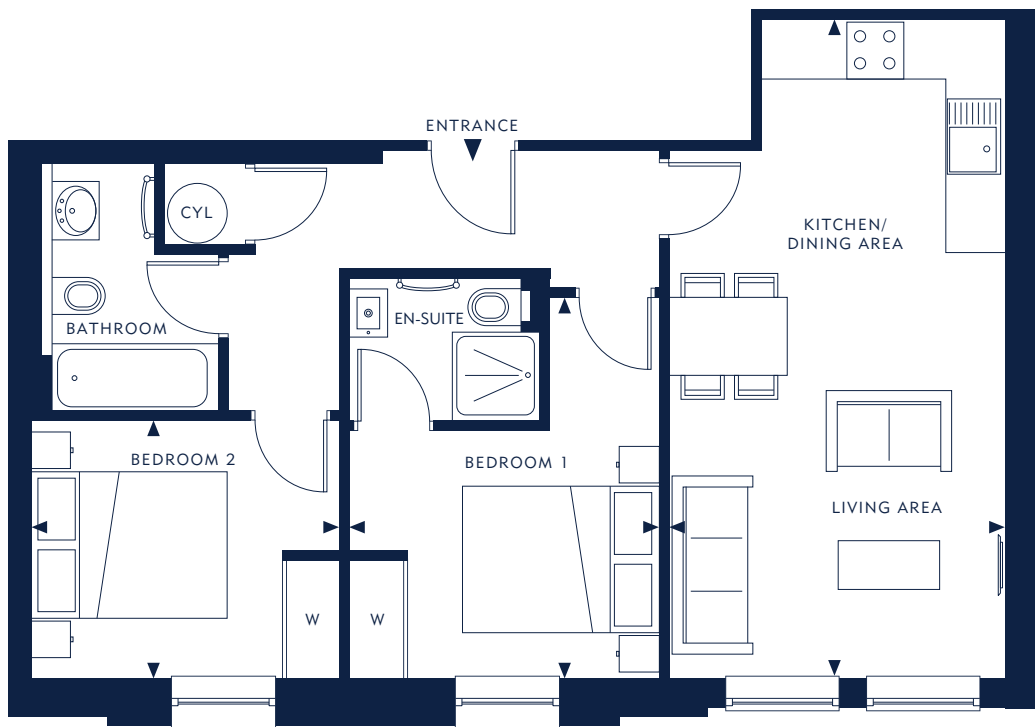

2 BEDROOM

APARTMENTS 1.16, 2.16 & 3.16 FIRST, SECOND & THIRD FLOOR

APARTMENT AREA 57.66 SQ.M 620.64 SQ.FT

Living / Kitchen / Dining Area	6.80m x 3.47m	22'3" x 11'3"
Bedroom 1	3.90m x 3.20m	12'7" x 10'4"
Bedroom 2	3.20m x 2.70m	10'4" x 8'8"

THIRD FLOOR

SECOND FLOOR

FIRST FLOOR

GROUND FLOOR

- ◄► – Measurement points
- W – Fitted wardrobe
- CYL – Boiler cylinder