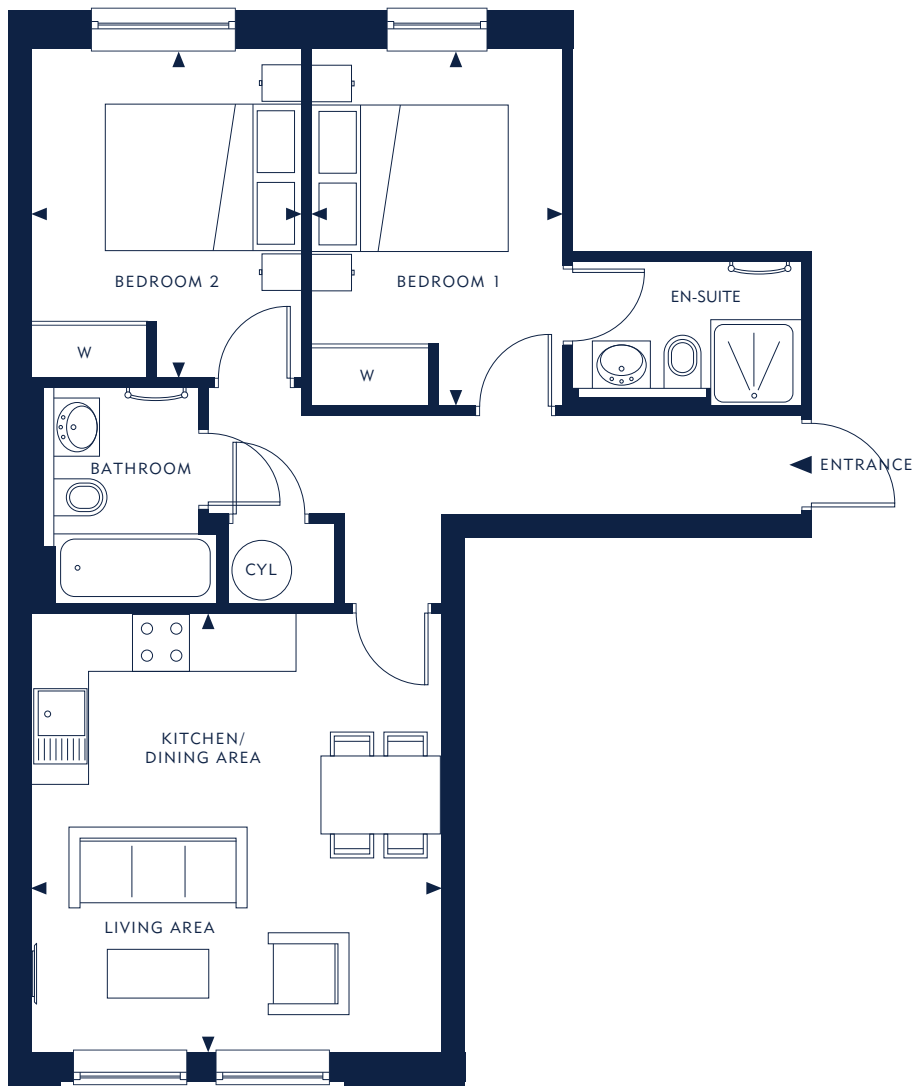

## 2 BEDROOM

### APARTMENTS 1.15, 2.15 & 3.15 FIRST, SECOND & THIRD FLOOR

APARTMENT AREA 56.35 SQ.M 606.54 SQ.FT

Living / Kitchen / Dining Area	4.50m x 4.20m	14'7" x 13'7"
Bedroom 1	3.65m x 2.60m	11'9" x 8'5"
Bedroom 2	3.40m x 2.80m	11'1" x 9'1"

#### THIRD FLOOR

#### FIRST FLOOR