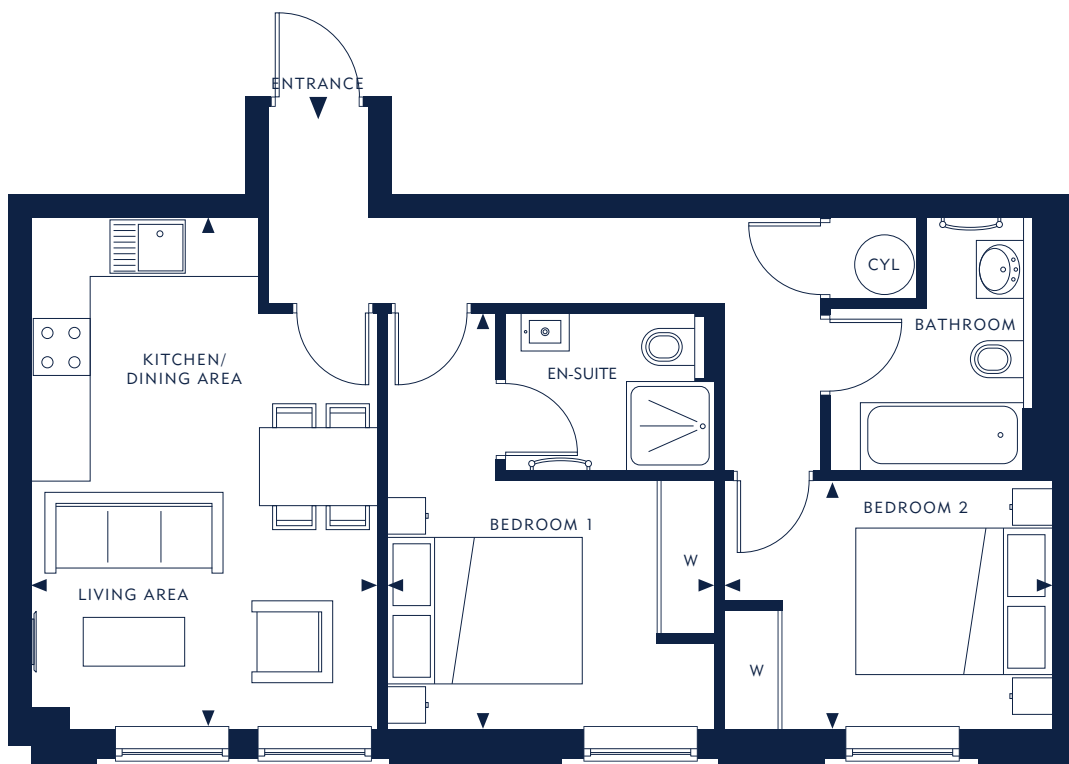

2 BEDROOM

APARTMENTS 1.13, 2.13 & 3.13 FIRST, SECOND & THIRD FLOOR

APARTMENT AREA 56.62 SQ.M 609.45 SQ.FT

Living / Kitchen / Dining Area	5.30m x 3.50m	17'3" x 11'4"
Bedroom 1	4.30m x 3.42m	14'1" x 11'2"
Bedroom 2	3.30m x 2.70m	10'8" x 8'8"

THIRD FLOOR

SECOND FLOOR

FIRST FLOOR

GROUND FLOOR

- ◄► - Measurement points
- W - Fitted wardrobe
- CYL - Boiler cylinder