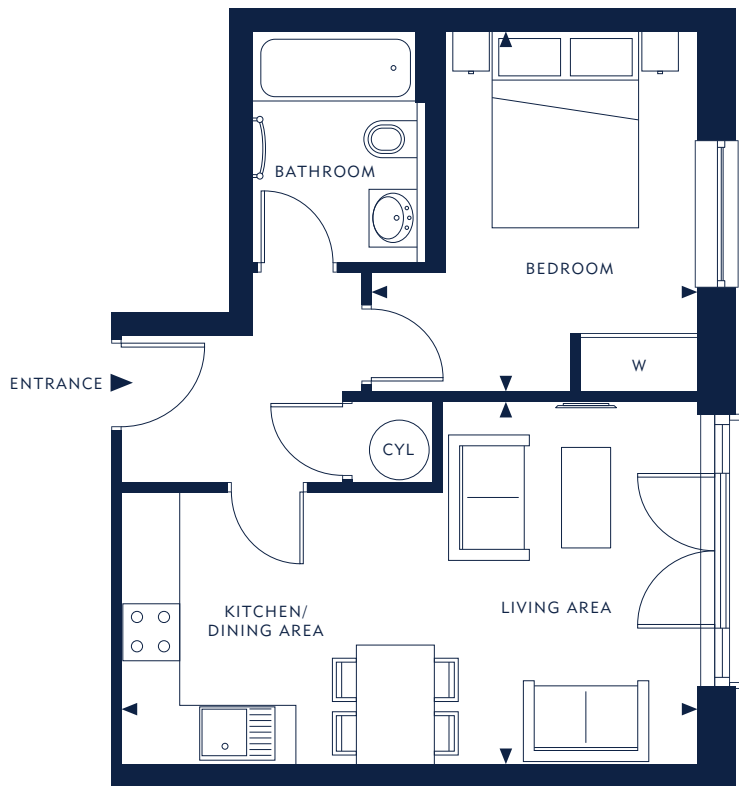

1 BEDROOM

APARTMENTS 1.11, 2.11 & 3.11 FIRST, SECOND & THIRD FLOOR

APARTMENT AREA 40.63 SQ.M 437.33 SQ.FT

Living / Kitchen / Dining Area 5.94m x 3.70m 19'4" x 12'1"

Bedroom 3.70m x 3.37m 12'1" x 11'0"

THIRD FLOOR

SECOND FLOOR

FIRST FLOOR

GROUND FLOOR

- ◄► - Measurement points
- W - Fitted wardrobe
- CYL - Boiler cylinder