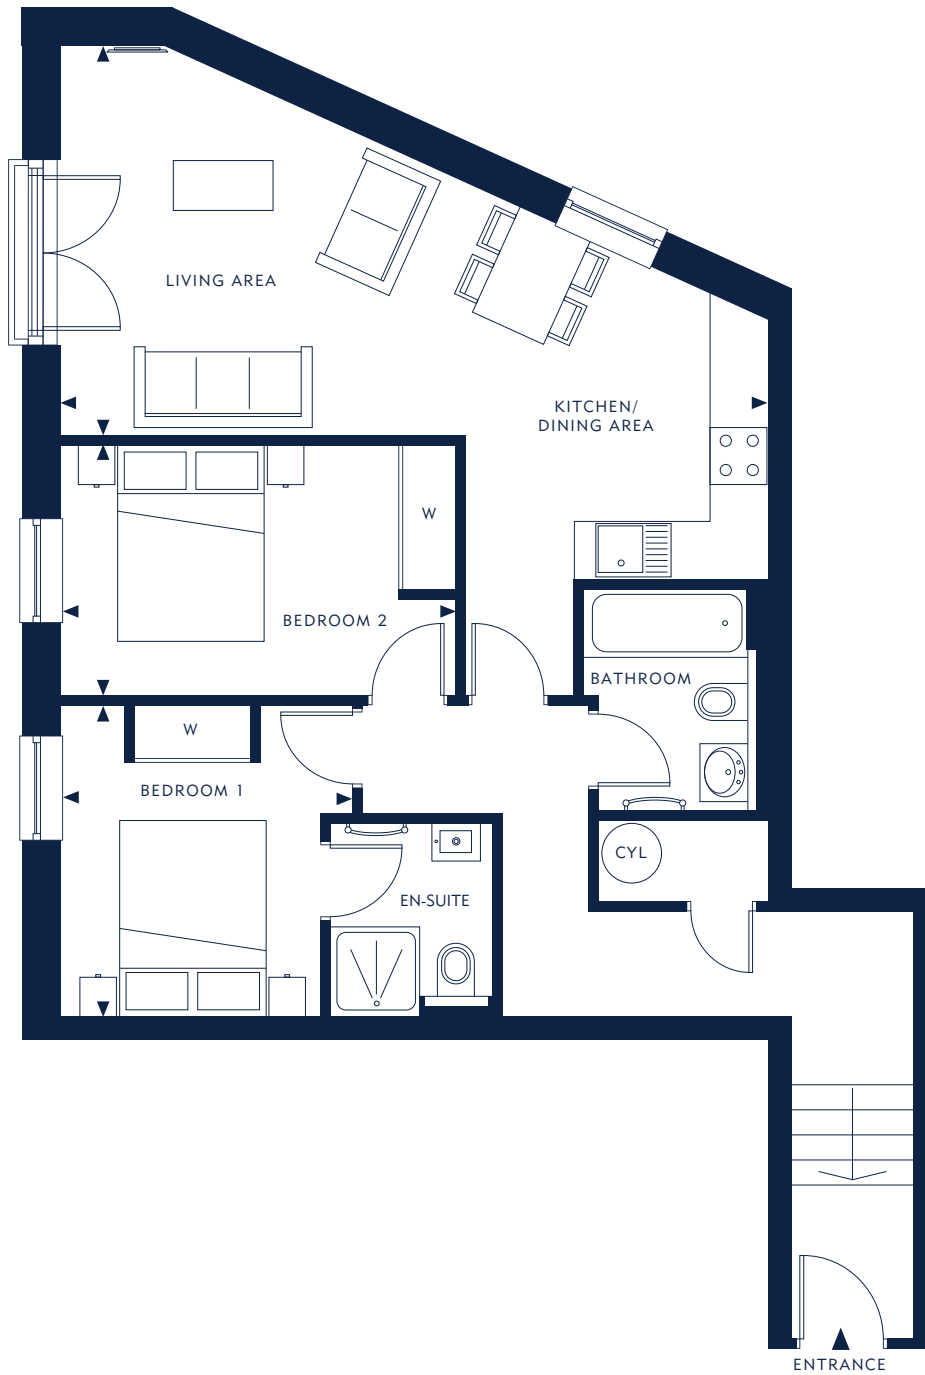

2 BEDROOM

APARTMENTS 1.09, 2.09 & 3.09 FIRST, SECOND & THIRD FLOOR

APARTMENT AREA 70.35 SQ.M 757.24 SQ.FT

Living / Kitchen / Dining Area	7.30m x 4.00m	23'9" x 13'1"
Bedroom 1	3.23m x 3.01m	10'5" x 9'8"
Bedroom 2	4.08m x 2.60m	13'3" x 8'5"

THIRD FLOOR

SECOND FLOOR

FIRST FLOOR

GROUND FLOOR

- ◄► - Measurement points
- W - Fitted wardrobe
- CYL - Boiler cylinder