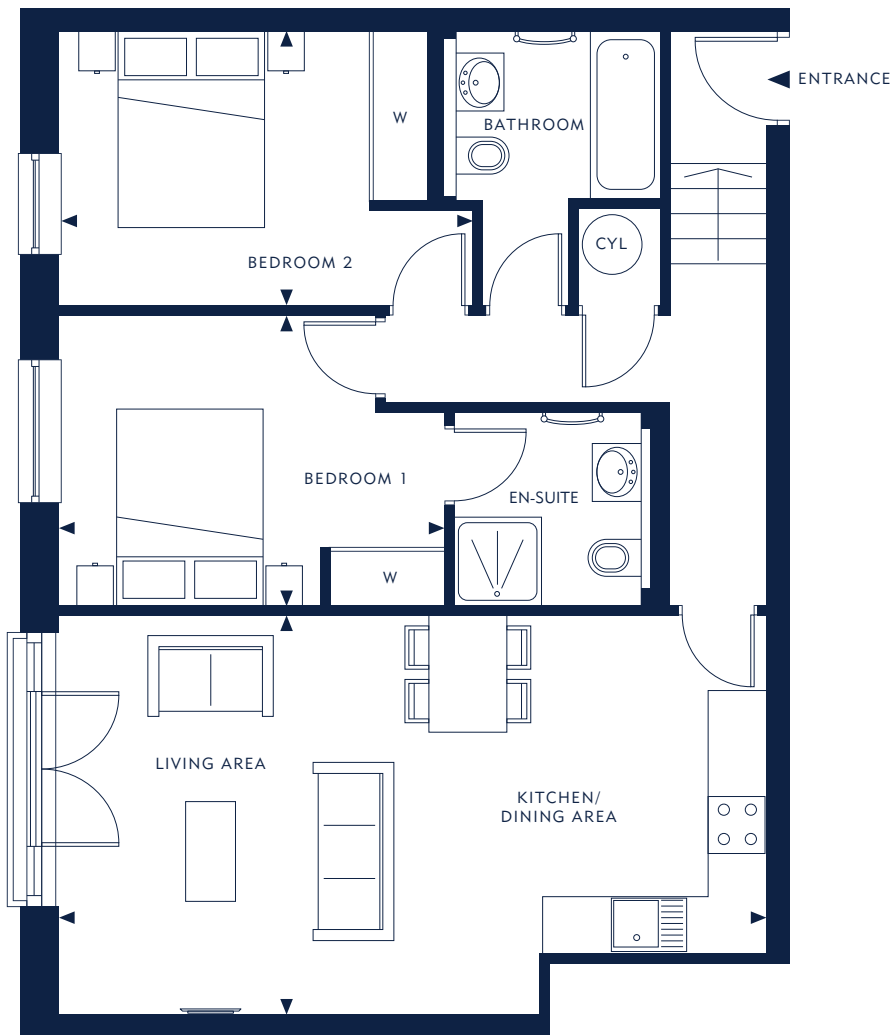

2 BEDROOM

APARTMENTS 1.07, 2.07 & 3.07 FIRST, SECOND & THIRD FLOOR

APARTMENT AREA 72.89 SQ.M 784.58 SQ.FT

Living / Kitchen / Dining Area	7.30m x 4.53m	23'9" x 14'8"
Bedroom 1	4.00m x 2.60m	13'1" x 8'5"
Bedroom 2	4.30m x 2.80m	14'1" x 9'1"

THIRD FLOOR

SECOND FLOOR

FIRST FLOOR

GROUND FLOOR

- ◄► - Measurement points
- W - Fitted wardrobe
- CYL - Boiler cylinder