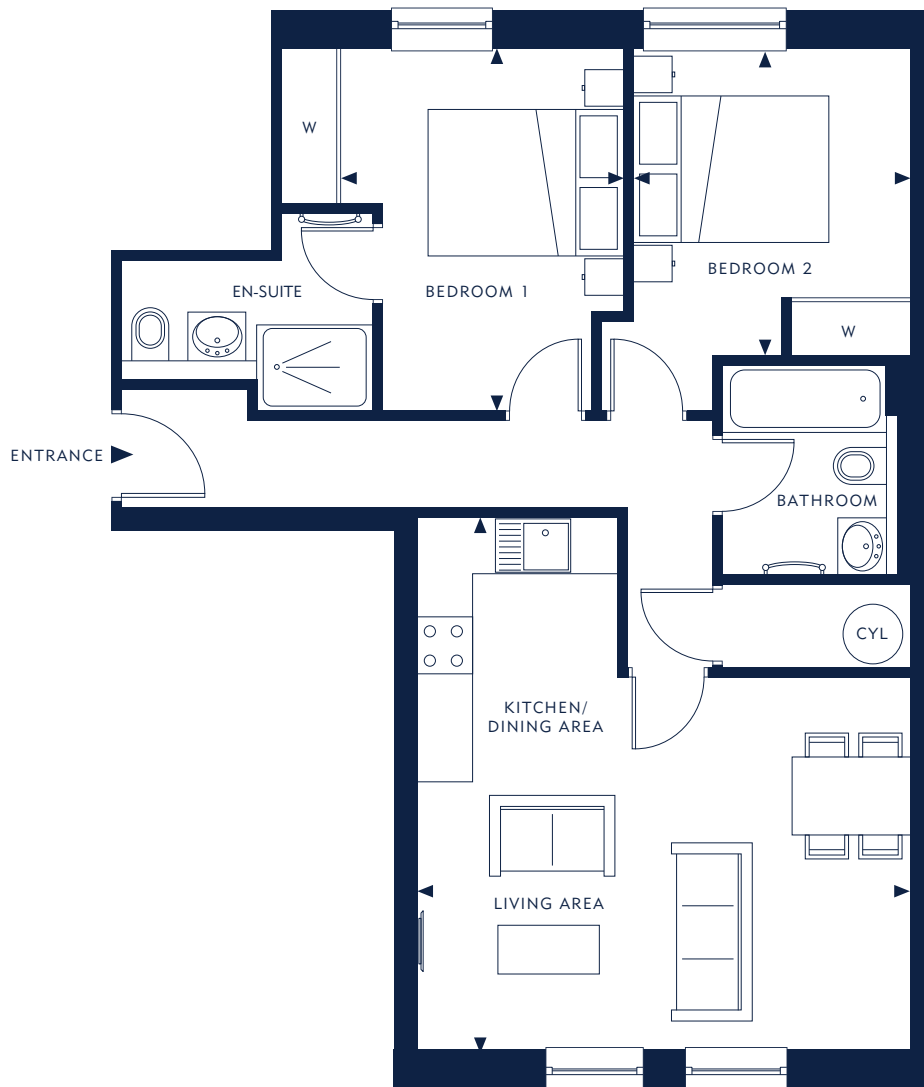

2 BEDROOM

APARTMENTS 1.04, 2.04 & 3.04 FIRST, SECOND & THIRD FLOOR

APARTMENT AREA 63.48 SQ.M 683.29 SQ.FT

Living / Kitchen / Dining Area	5.50m x 5.10m	18'0" x 16'7"
Bedroom 1	3.40m x 2.52m	11'1" x 8'2"
Bedroom 2	3.15m x 2.85m	10'3" x 9'3"

THIRD FLOOR

SECOND FLOOR

FIRST FLOOR

GROUND FLOOR

- ◄► - Measurement points
- W - Fitted wardrobe
- CYL - Boiler cylinder