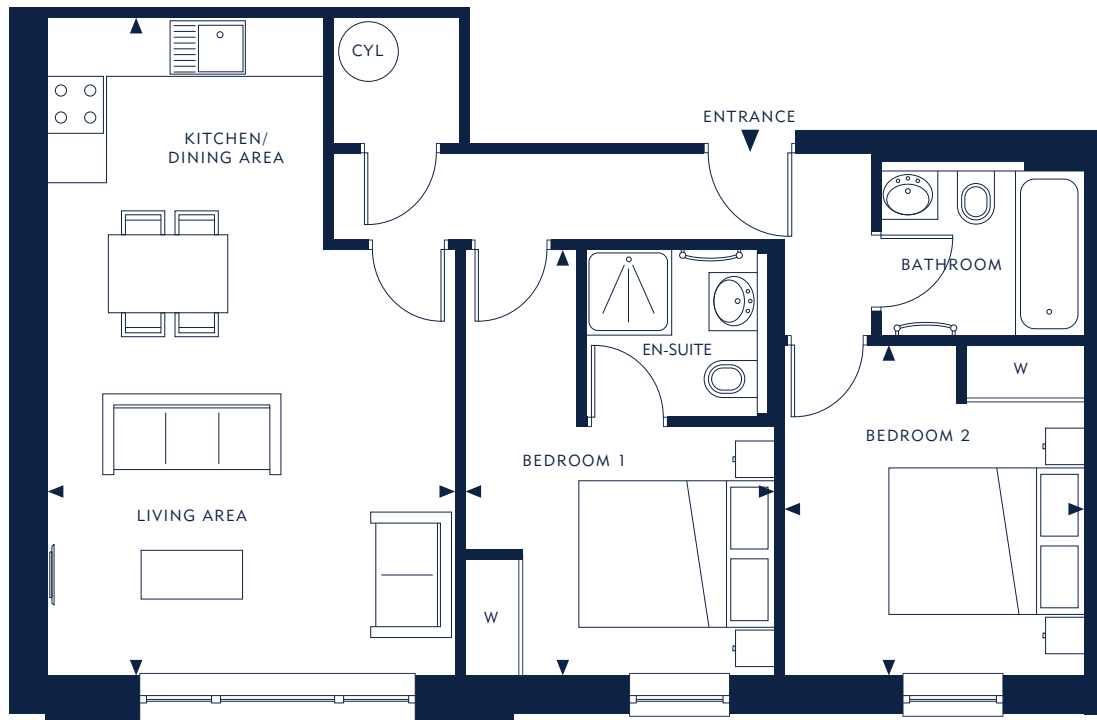

2 BEDROOM

APARTMENTS 1.03, 2.03 & 3.03 FIRST, SECOND & THIRD FLOOR

APARTMENT AREA 63.36 SQ.M 682.00 SQ.FT

Living / Kitchen / Dining Area	6.80m x 4.20m	22'3" x 13'7"
Bedroom 1	4.40m x 3.20m	14'4" x 10'4"
Bedroom 2	3.30m x 3.07m	10'8" x 10'0"

THIRD FLOOR

SECOND FLOOR

FIRST FLOOR

GROUND FLOOR

- ◄► - Measurement points
- W - Fitted wardrobe
- CYL - Boiler cylinder