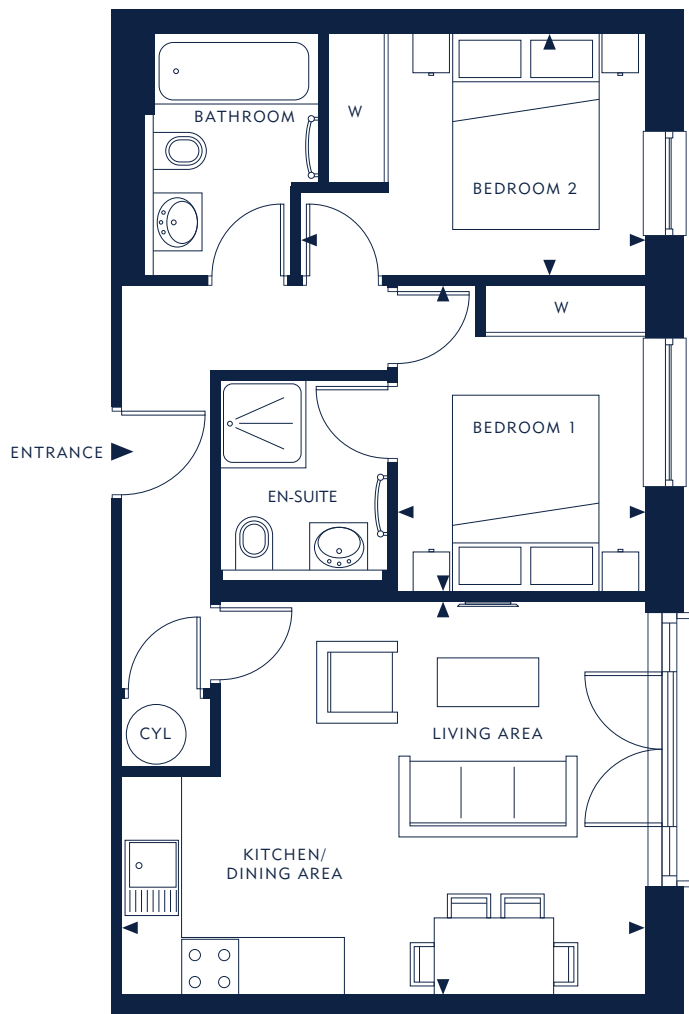

2 BEDROOM

APARTMENTS 1.02, 2.02 & 3.02 FIRST, SECOND & THIRD FLOOR

APARTMENT AREA 53.28 SQ.M 573.50 SQ.FT

Living / Kitchen / Dining Area	5.39m x 4.09m	17'6" x 13'4"
Bedroom 1	3.17m x 2.55m	10'4" x 8'3"
Bedroom 2	3.55m x 2.49m	11'6" x 8'1"

THIRD FLOOR

SECOND FLOOR

FIRST FLOOR

GROUND FLOOR

- ◄► - Measurement points
- W - Fitted wardrobe
- CYL - Boiler cylinder