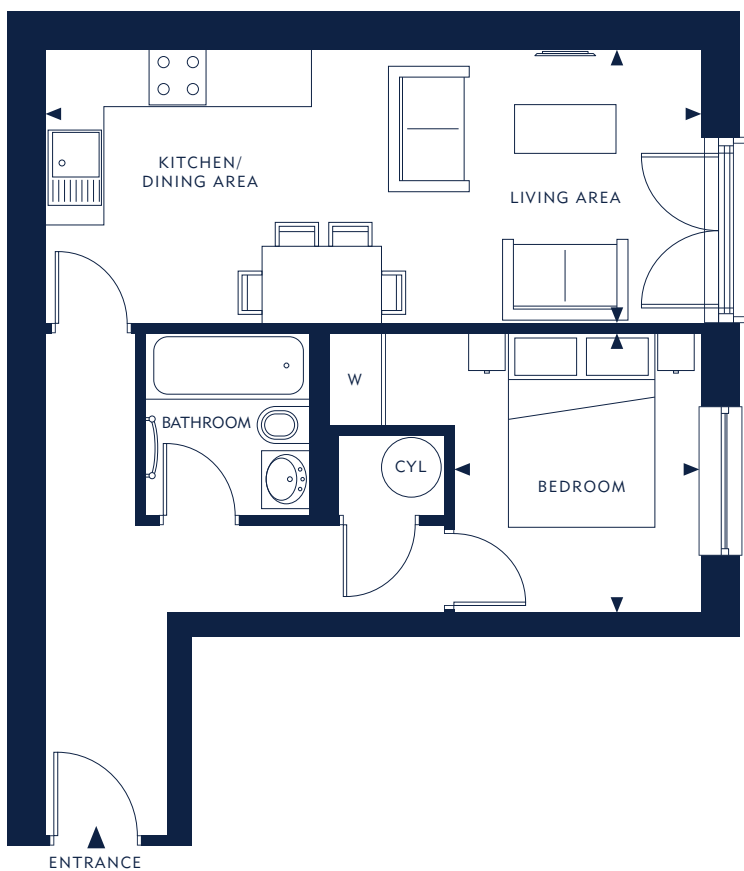

1 BEDROOM

APARTMENTS 1.01, 2.01 & 3.01 FIRST, SECOND & THIRD FLOOR

APARTMENT AREA 42.19 SQ.M 454.12 SQ.FT

Living / Kitchen / Dining Area 6.76m x 2.98m 22'1" x 9'7"

Bedroom 2.91m x 2.55m 9'5" x 8'3"

THIRD FLOOR

SECOND FLOOR

FIRST FLOOR

GROUND FLOOR

- ◄► - Measurement points
- W - Fitted wardrobe
- CYL - Boiler cylinder