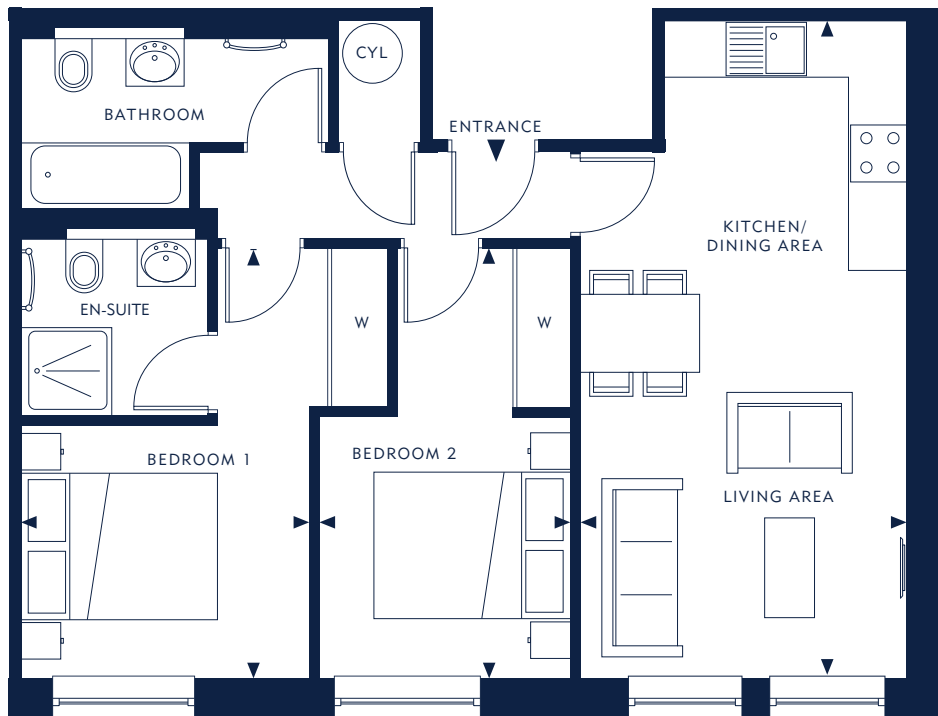

2 BEDROOM APARTMENT 0.04 GROUND FLOOR

APARTMENT AREA 58.58 SQ.M 630.54 SQ.FT

Living / Kitchen / Dining Area	6.80m x 3.40m	22'3" x 11'1"
Bedroom 1	4.40m x 2.98m	14'4" x 9'7"
Bedroom 2	4.40m x 2.60m	14'4" x 8'5"

THIRD FLOOR

SECOND FLOOR

FIRST FLOOR

GROUND FLOOR

- ◄► – Measurement points
- W – Fitted wardrobe
- CYL – Boiler cylinder