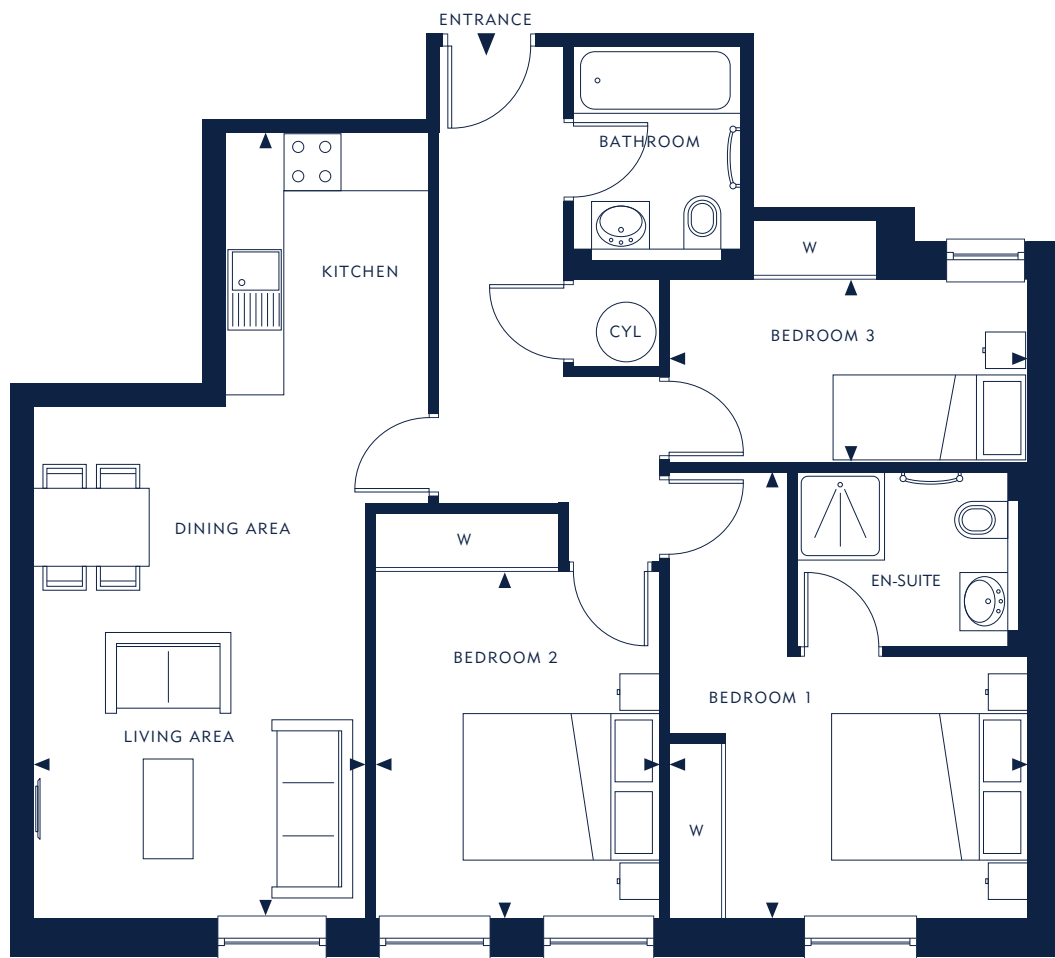

# 3 BEDROOM APARTMENT 0.03 GROUND FLOOR

APARTMENT AREA 76.76 SQ.M 826.23 SQ.FT

Living / Kitchen / Dining Area	8.12m x 3.43m	26'6" x 11'2"
Bedroom 1	4.60m x 3.70m	15'0" x 12'1"
Bedroom 2	3.55m x 2.95m	11'6" x 9'6"
Bedroom 3	1.90m x 3.70m	6'2" x 12'1"

## THIRD FLOOR

## SECOND FLOOR

## FIRST FLOOR