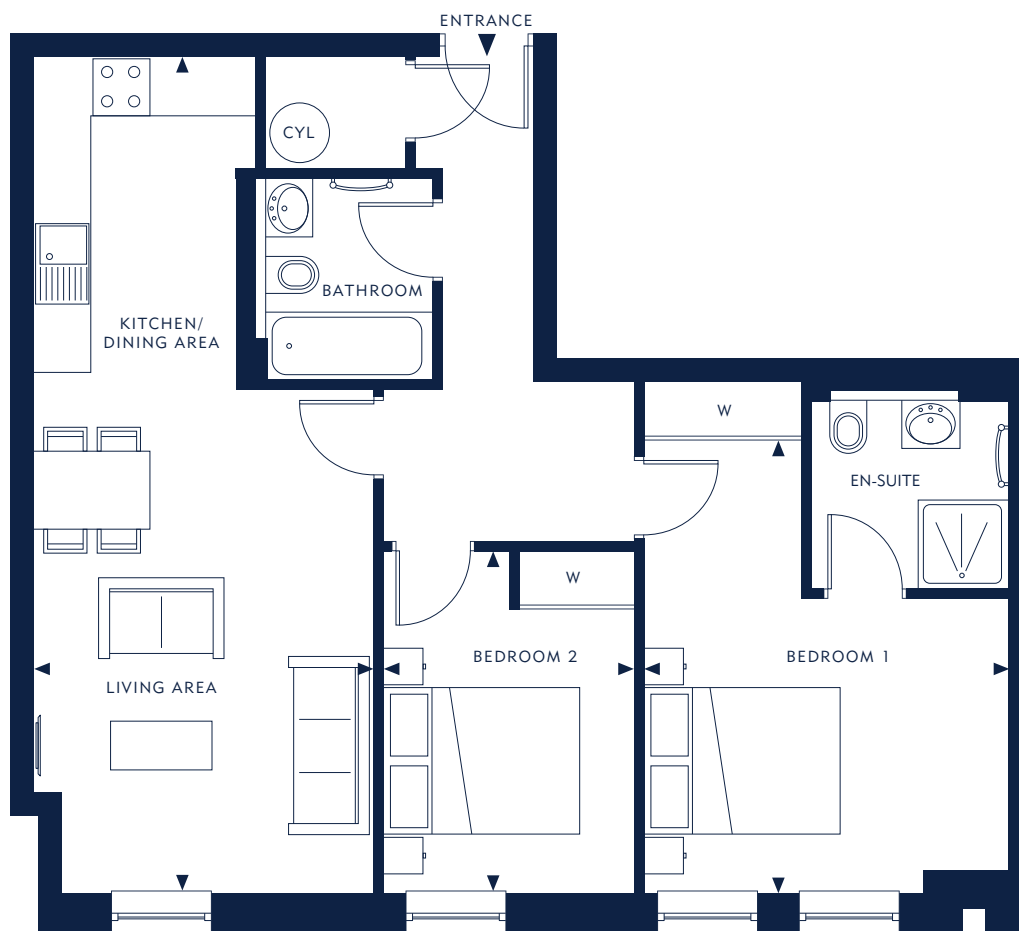

2 BEDROOM APARTMENT 0.02 GROUND FLOOR

APARTMENT AREA 69.97 SQ.M 753.15 SQ.FT

Living / Kitchen / Dining Area	8.63m x 3.51m	28'3" x 11'5"
Bedroom 1	5.28m x 3.75m	17'3" x 12'3"
Bedroom 2	3.53m x 2.60m	11'5" x 8'5"

THIRD FLOOR

SECOND FLOOR

FIRST FLOOR

GROUND FLOOR

- ◄► – Measurement points
- W – Fitted wardrobe
- CYL – Boiler cylinder