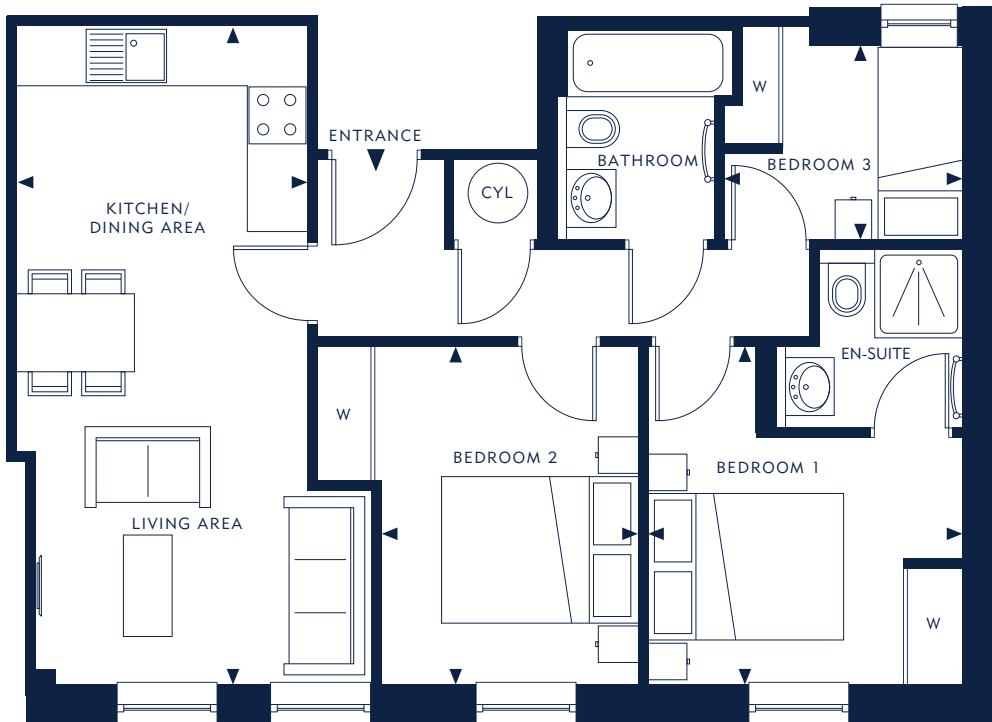

3 BEDROOM APARTMENT 0.01 GROUND FLOOR

APARTMENT AREA 61.82 SQ.M 665.42 SQ.FT

Living / Kitchen / Dining Area	6.77m x 3.49m	22'2" x 11'4"
Bedroom 1	3.49m x 3.25m	11'4" x 10'6"
Bedroom 2	3.49m x 2.64m	11'4" x 8'6"
Bedroom 3	2.46m x 2.01m	8'0" x 6'5"

THIRD FLOOR

SECOND FLOOR

FIRST FLOOR

GROUND FLOOR

- ◄► – Measurement points
- W – Fitted wardrobe
- CYL – Boiler cylinder